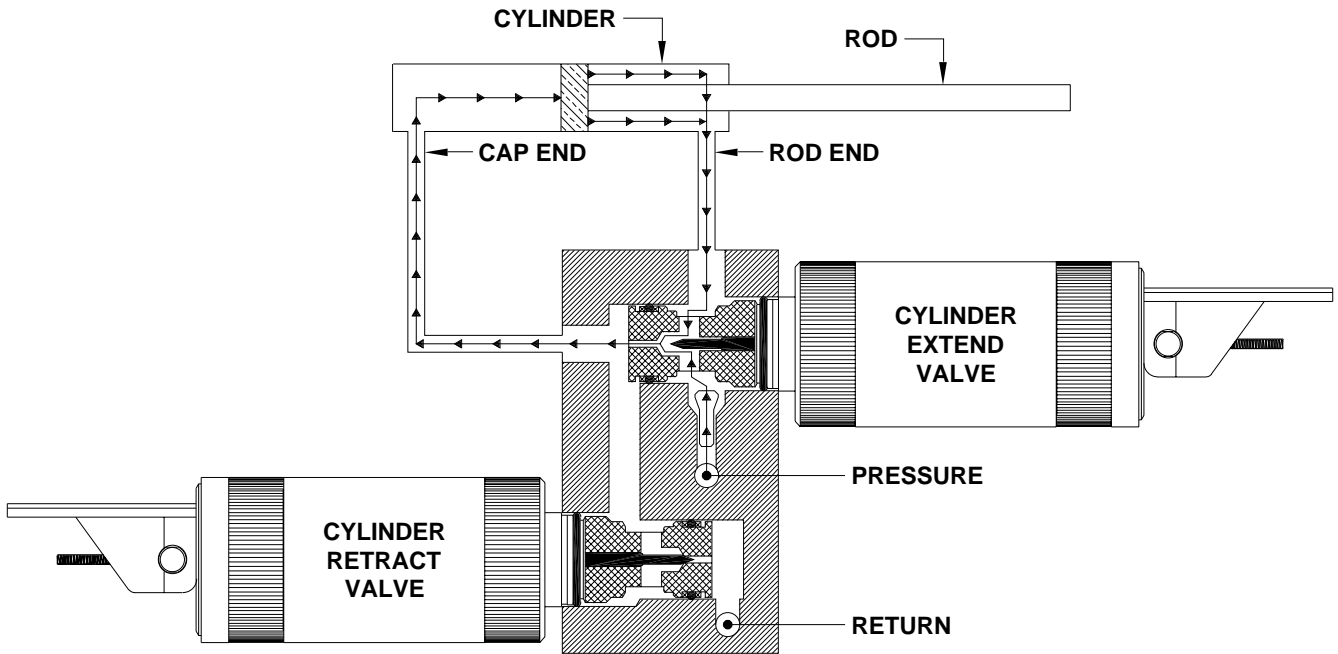

www.hwh.com

ML53161/MP04.9900A

22JAN14

**HYDRAULIC FLOW DIAGRAM
SINGLE CYLINDER ROOM EXTENSION
STATIONARY POSITION**

**HYDRAULIC FLOW DIAGRAM
SINGLE CYLINDER ROOM EXTENSION
CYLINDER EXTEND POSITION**

**HYDRAULIC FLOW DIAGRAM
SINGLE CYLINDER ROOM EXTENSION
CYLINDER RETRACT POSITION**