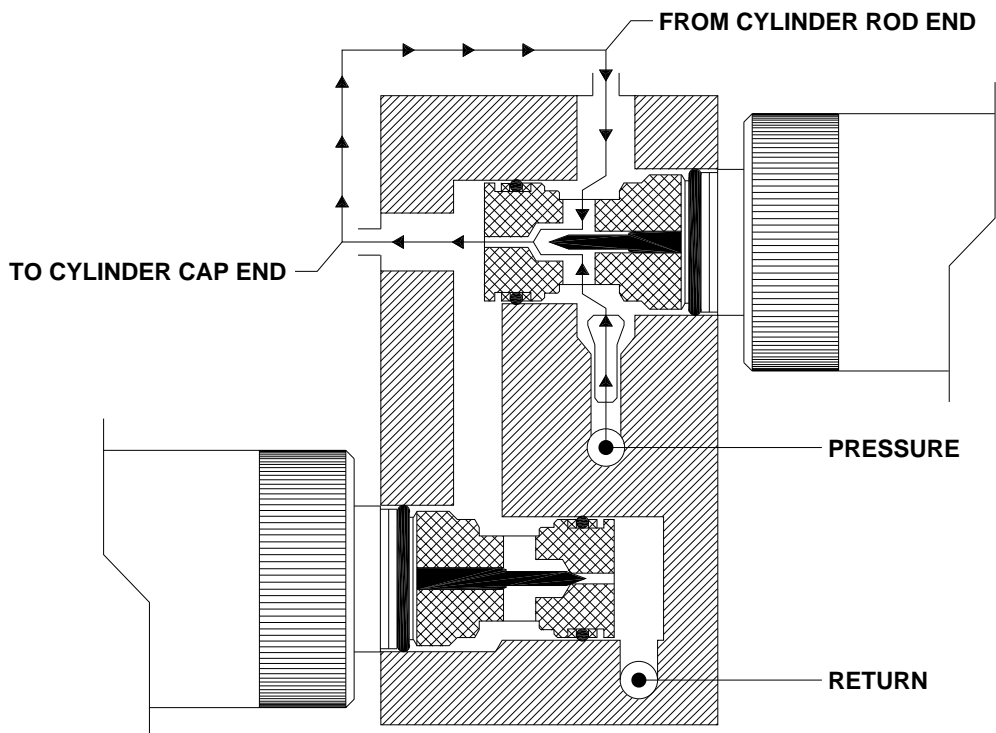

www.hwh.com

ML53161/MP04.9900A

22JAN14

**HYDRAULIC FLOW DIAGRAM
SINGLE CYLINDER ROOM EXTENSION
STATIONARY POSITION**

**HYDRAULIC FLOW DIAGRAM
SINGLE CYLINDER ROOM EXTENSION
CYLINDER EXTEND POSITION**

**HYDRAULIC FLOW DIAGRAM
SINGLE CYLINDER ROOM EXTENSION
CYLINDER RETRACT POSITION**