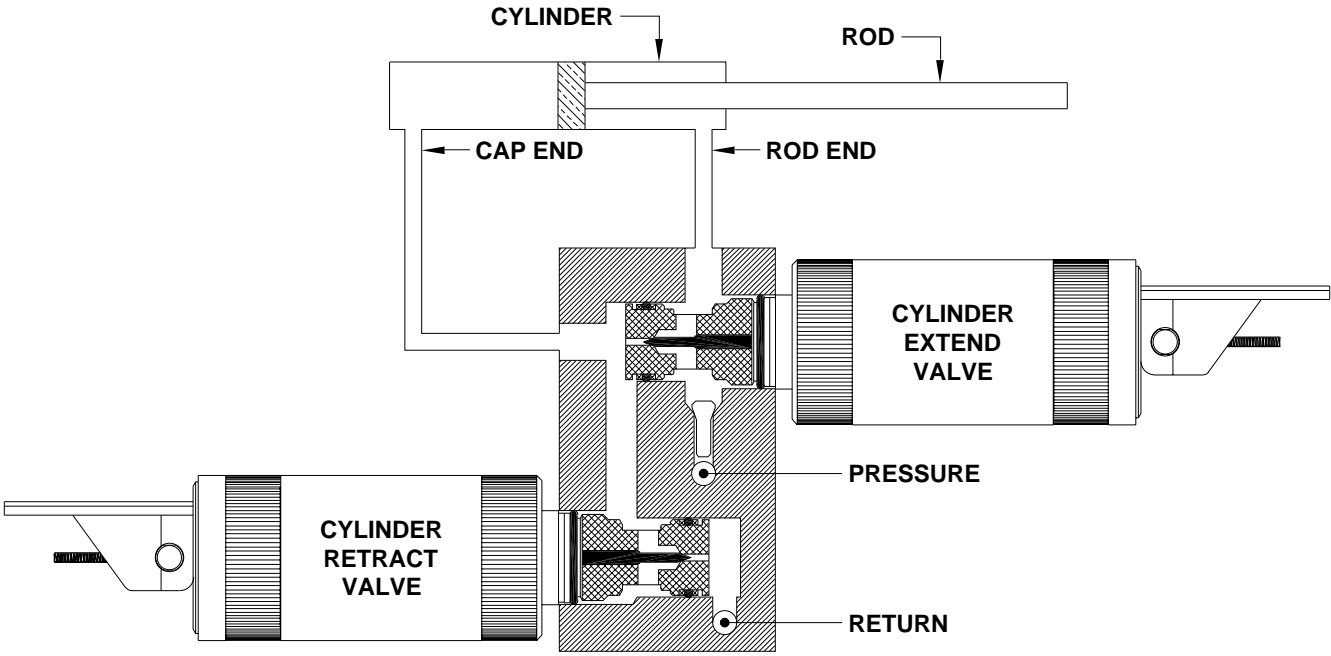

HYDRAULIC FLOW DIAGRAMS

HWH® SPACEMAKER® SLIDE-OUT SYSTEMS

FEATURING:

Single-Cylinder Slide-Out System

HWH CORPORATION

(On I-80, Exit 267 South)

2096 Moscow Road | Moscow, Iowa 52760

Ph: 800/321-3494 (or) 563/724-3396 | Fax: 563/724-3408

www.hwh.com

ML53161/MP04.9900A

22JAN14

**HYDRAULIC FLOW DIAGRAM
SINGLE CYLINDER ROOM EXTENSION
STATIONARY POSITION**

**HYDRAULIC FLOW DIAGRAM
SINGLE CYLINDER ROOM EXTENSION
CYLINDER EXTEND POSITION**

**HYDRAULIC FLOW DIAGRAM
SINGLE CYLINDER ROOM EXTENSION
CYLINDER RETRACT POSITION**