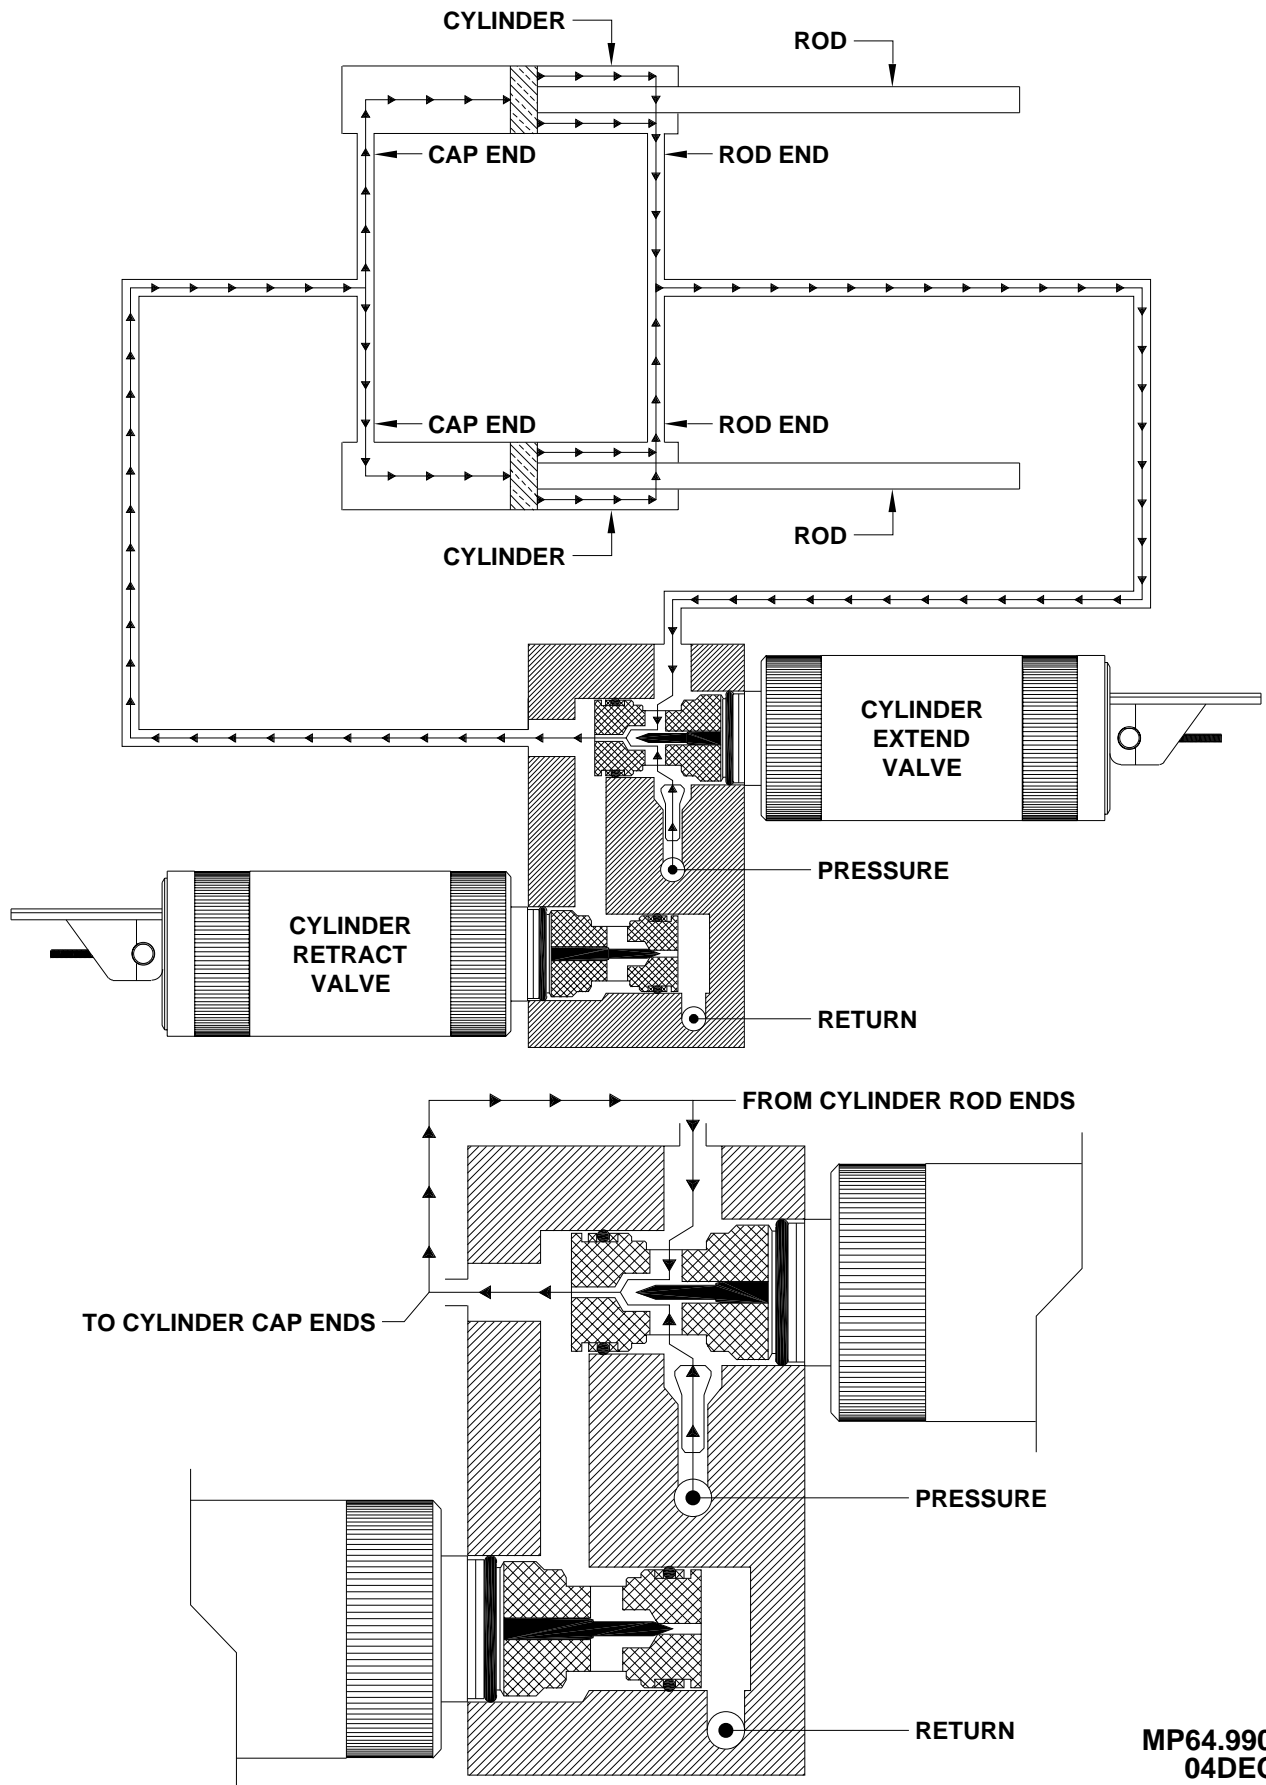

HYDRAULIC FLOW DIAGRAMS

HWH® SPACEMAKER® SLIDE-OUT SYSTEMS

FEATURING:

Dual-Cylinder Slide-Out System

HWH CORPORATION

(On I-80, Exit 267 South)

2096 Moscow Road | Moscow, Iowa 52760

Ph: 800/321-3494 (or) 563/724-3396 | Fax: 563/724-3408

www.hwh.com

**ML53162/MP04.9901A
22JAN14**

HYDRAULIC FLOW DIAGRAM

DUAL CYLINDER ROOM EXTENSION

STATIONARY POSITION

**HYDRAULIC FLOW DIAGRAM
DUAL CYLINDER ROOM EXTENSION
CYLINDER EXTEND POSITION**

**HYDRAULIC FLOW DIAGRAM
DUAL CYLINDER ROOM EXTENSION
CYLINDER RETRACT POSITION**