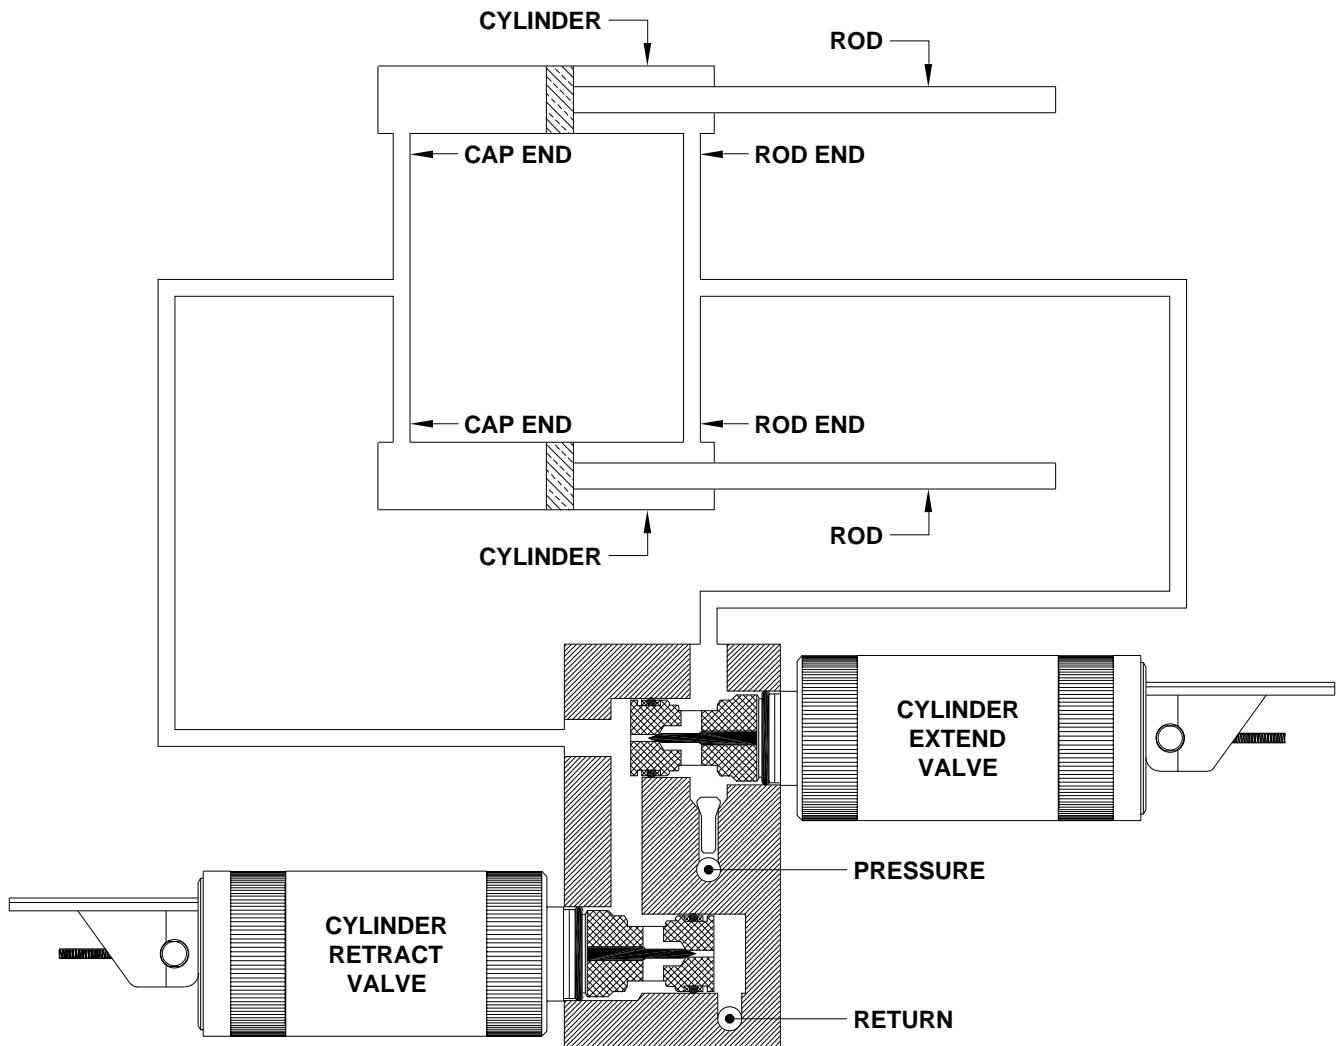

HYDRAULIC FLOW DIAGRAMS

HWH® SPACEMAKER® SLIDE-OUT SYSTEMS

FEATURING:

Dual-Cylinder Slide-Out System

HWH CORPORATION

(On I-80, Exit 267 South)

2096 Moscow Road | Moscow, Iowa 52760

Ph: 800/321-3494 (or) 563/724-3396 | Fax: 563/724-3408

www.hwh.com

**ML53162/MP04.9901A
22JAN14**

HYDRAULIC FLOW DIAGRAM

DUAL CYLINDER ROOM EXTENSION

STATIONARY POSITION

**HYDRAULIC FLOW DIAGRAM
DUAL CYLINDER ROOM EXTENSION
CYLINDER EXTEND POSITION**

**HYDRAULIC FLOW DIAGRAM
DUAL CYLINDER ROOM EXTENSION
CYLINDER RETRACT POSITION**