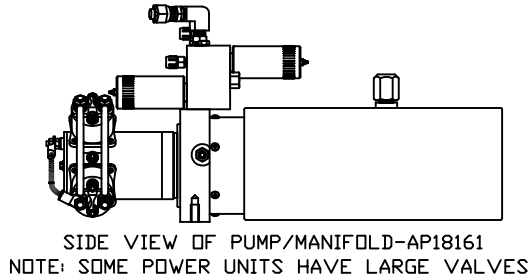

ORIENTATION
← FRONT

FRONT JACK KIT:
AP15710

RETURN
LINE

PRESSURE
LINE

FRONT VIEW
AP9589

TOP VIEW
AP9589

REAR VIEW
AP9589