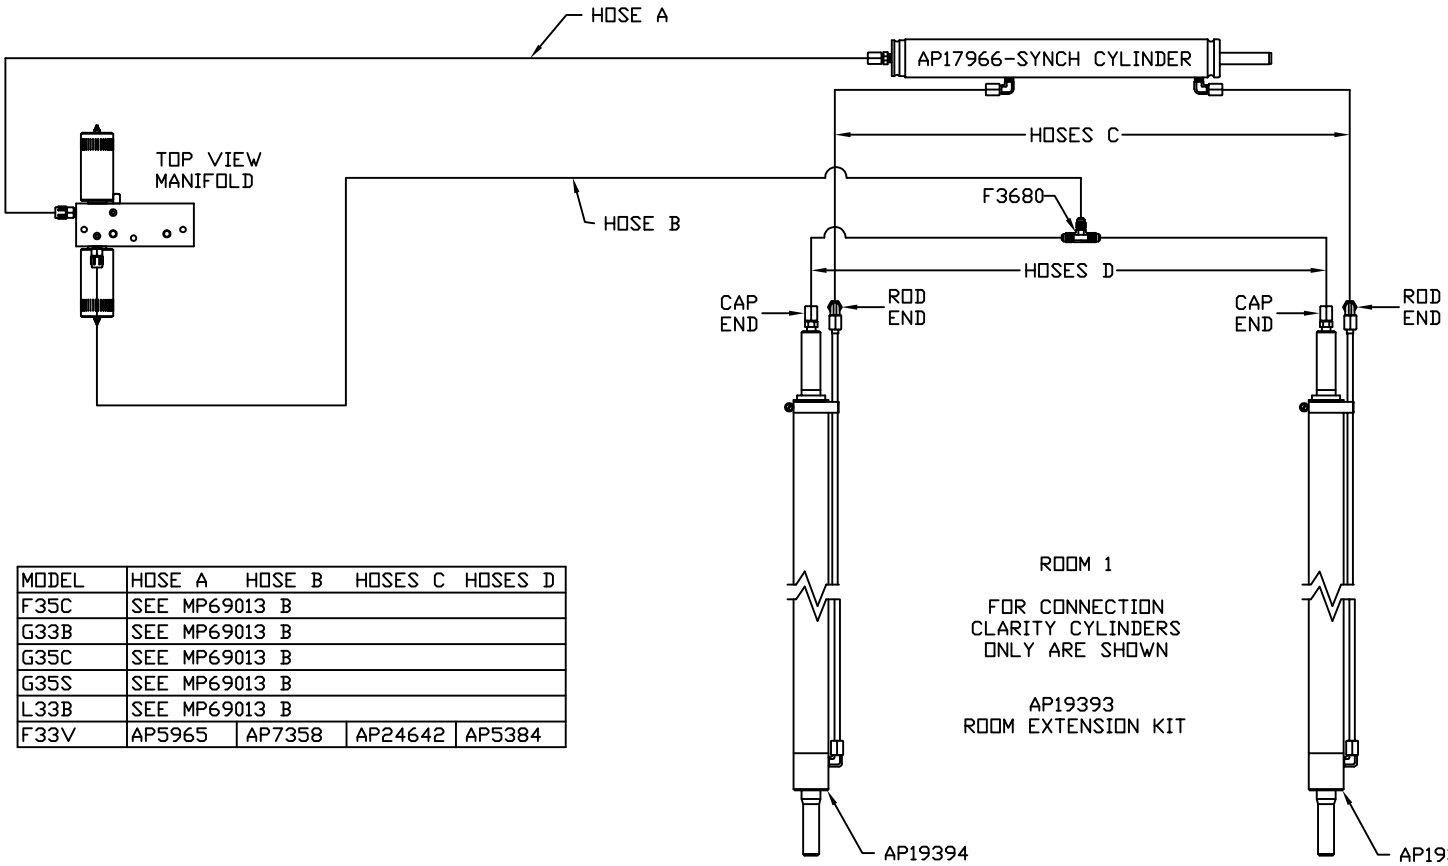

WINNEBAGO

DRAWING NUMBER
MP69013 A/C

ORIENTATION

← FRONT

SIDE VIEW OF PUMP/MANIFOLD-AP18161

NOTE: SOME POWER UNITS HAVE LARGE VALVES.

NOTE: HOSES C MUST BE HIGH PRESSURE HOSES OF EQUAL LENGTH AND DIAMETER

NOTE: HOSES D MUST BE EQUAL LENGTH AND DIAMETER

MODEL	HOSE A	HOSE B	HOSES C	HOSES D
F35C	AP5965	AP7358	AP24642	AP5384
G33B	AP5965	AP7358	AP24642	AP5384
G35C	AP5965	AP7358	AP24642	AP5384
G35S	AP5965	AP7358	AP24642	AP5384
L33B	AP5965	AP7358	AP24642	AP5384
F33V	SEE MP69013 C			

ORIENTATION
← FRONT

SIDE VIEW OF PUMP/MANIFOLD-AP18161
NOTE: SOME POWER UNITS HAVE LARGE VALVES.

NOTE: HOSES C MUST BE HIGH PRESSURE HOSES OF EQUAL LENGTH AND DIAMETER

NOTE: HOSES D MUST BE EQUAL LENGTH AND DIAMETER