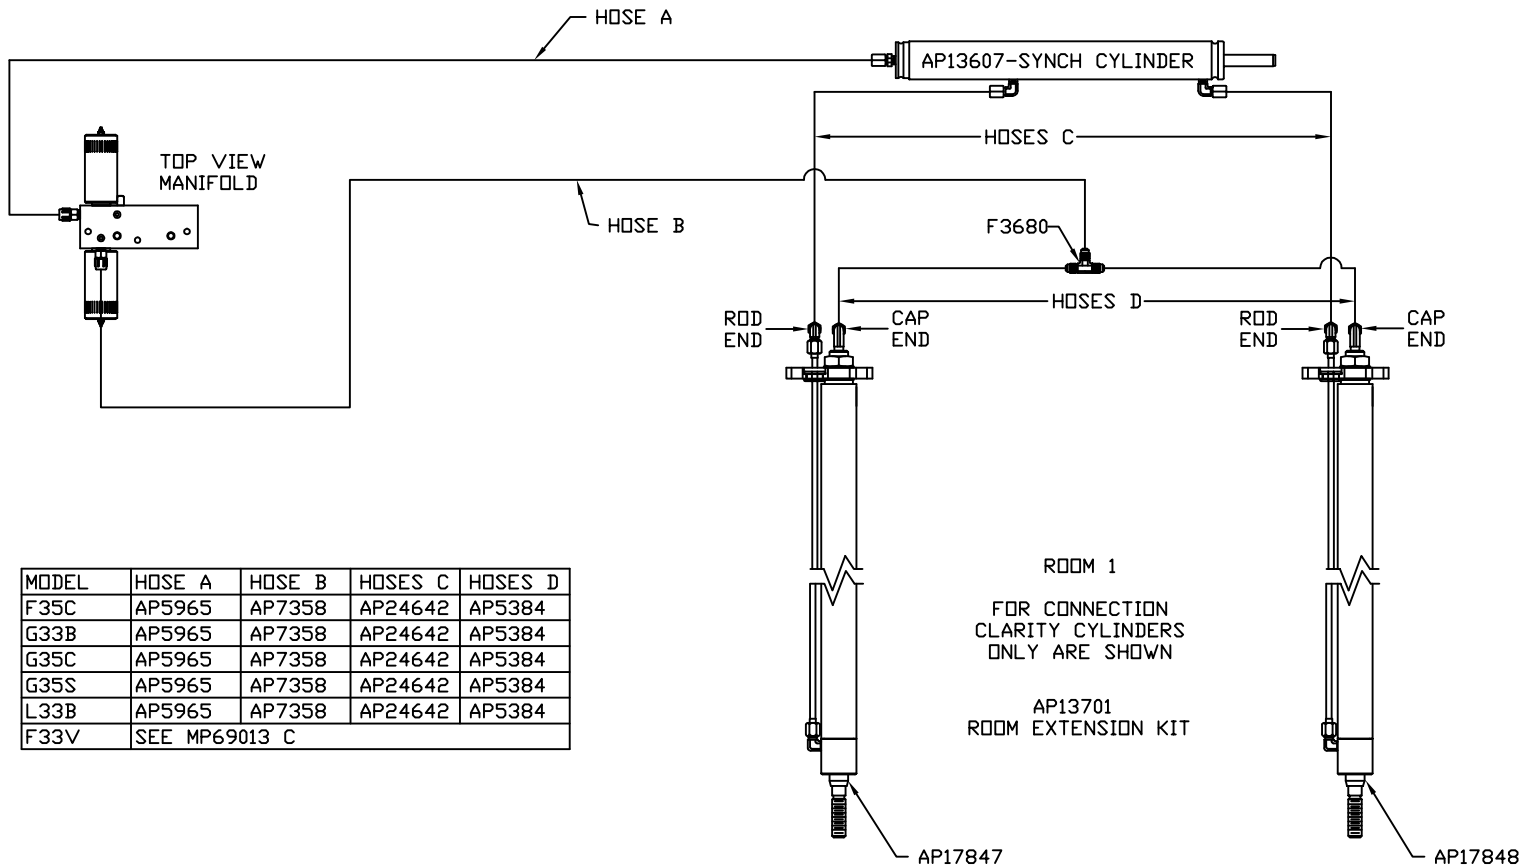

WINNEBAGO

DRAWING NUMBER
MP69013 A/C

ORIENTATION

← FRONT

SIDE VIEW OF PUMP/MANIFOLD-AP18161

NOTE: SOME POWER UNITS HAVE LARGE VALVES.

NOTE: HOSES C MUST BE HIGH PRESSURE HOSES OF EQUAL LENGTH AND DIAMETER

NOTE: HOSES D MUST BE EQUAL LENGTH AND DIAMETER

MODEL	HOSE A	HOSE B	HOSES C	HOSES D
F35C	AP5965	AP7358	AP24642	AP5384
G33B	AP5965	AP7358	AP24642	AP5384
G35C	AP5965	AP7358	AP24642	AP5384
G35S	AP5965	AP7358	AP24642	AP5384
L33B	AP5965	AP7358	AP24642	AP5384
F33V	SEE MP69013 C			

ORIENTATION
← FRONT

SIDE VIEW OF PUMP/MANIFOLD-AP18161
NOTE: SOME POWER UNITS HAVE LARGE VALVES.

NOTE: HOSES C MUST BE HIGH PRESSURE HOSES OF EQUAL LENGTH AND DIAMETER

NOTE: HOSES D MUST BE EQUAL LENGTH AND DIAMETER