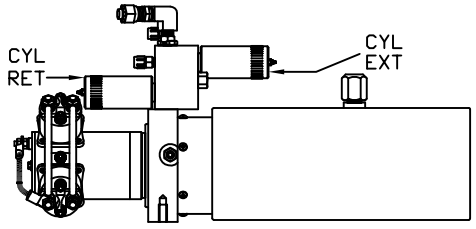

WINNEBAGO

DRAWING NUMBER
MP69013 A/C

ORIENTATION

← FRONT

SIDE VIEW OF PUMP/MANIFOLD-AP18161

NOTE: SOME POWER UNITS HAVE LARGE VALVES.

NOTE: HOSES C MUST BE HIGH PRESSURE HOSES OF EQUAL LENGTH AND DIAMETER

NOTE: HOSES D MUST BE EQUAL LENGTH AND DIAMETER

MODEL	HOSE A	HOSE B	HOSES C	HOSES D
F35C	AP5965	AP7358	AP24642	AP5384
G33B	AP5965	AP7358	AP24642	AP5384
G35C	AP5965	AP7358	AP24642	AP5384
G35S	AP5965	AP7358	AP24642	AP5384
L33B	AP5965	AP7358	AP24642	AP5384
F33V	SEE MP69013 C			

ORIENTATION
← FRONT

SIDE VIEW OF PUMP/MANIFOLD-AP18161
NOTE: SOME POWER UNITS HAVE LARGE VALVES.

NOTE: HOSES C MUST BE HIGH PRESSURE HOSES OF EQUAL LENGTH AND DIAMETER

NOTE: HOSES D MUST BE EQUAL LENGTH AND DIAMETER