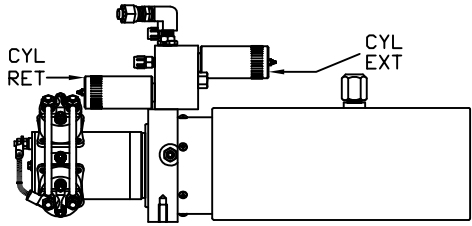

LEVELING SYSTEM: AP18145

NO.	DATE	REVISION

HWH I-80 EXIT 267 SOUTH
RT 1 MOSCOW, IOWA 52760

SCALE 1:6 DATE 26JUL05 DRAWN BY .

HYD CONN DIAGRAM

THE INFORMATION DISCLOSED ON THIS DRAWING IS CONFIDENTIAL AND MUST NOT BE DISCLOSED OR USED IN ANY MANNER WHICH WILL BE DETRIMENTAL TO THE HWH CORPORATION

WINNEBAGO

DRAWING NUMBER
MP69013 A/C

ORIENTATION

← FRONT

SIDE VIEW OF PUMP/MANIFOLD-AP18161

NOTE: SOME POWER UNITS HAVE LARGE VALVES.

NOTE: HOSES C MUST BE HIGH PRESSURE HOSES OF EQUAL LENGTH AND DIAMETER

NOTE: HOSES D MUST BE EQUAL LENGTH AND DIAMETER

ORIENTATION
← FRONT

SIDE VIEW OF PUMP/MANIFOLD-AP18161
NOTE: SOME POWER UNITS HAVE LARGE VALVES.

NOTE: HOSES C MUST BE HIGH PRESSURE HOSES OF EQUAL LENGTH AND DIAMETER

NOTE: HOSES D MUST BE EQUAL LENGTH AND DIAMETER