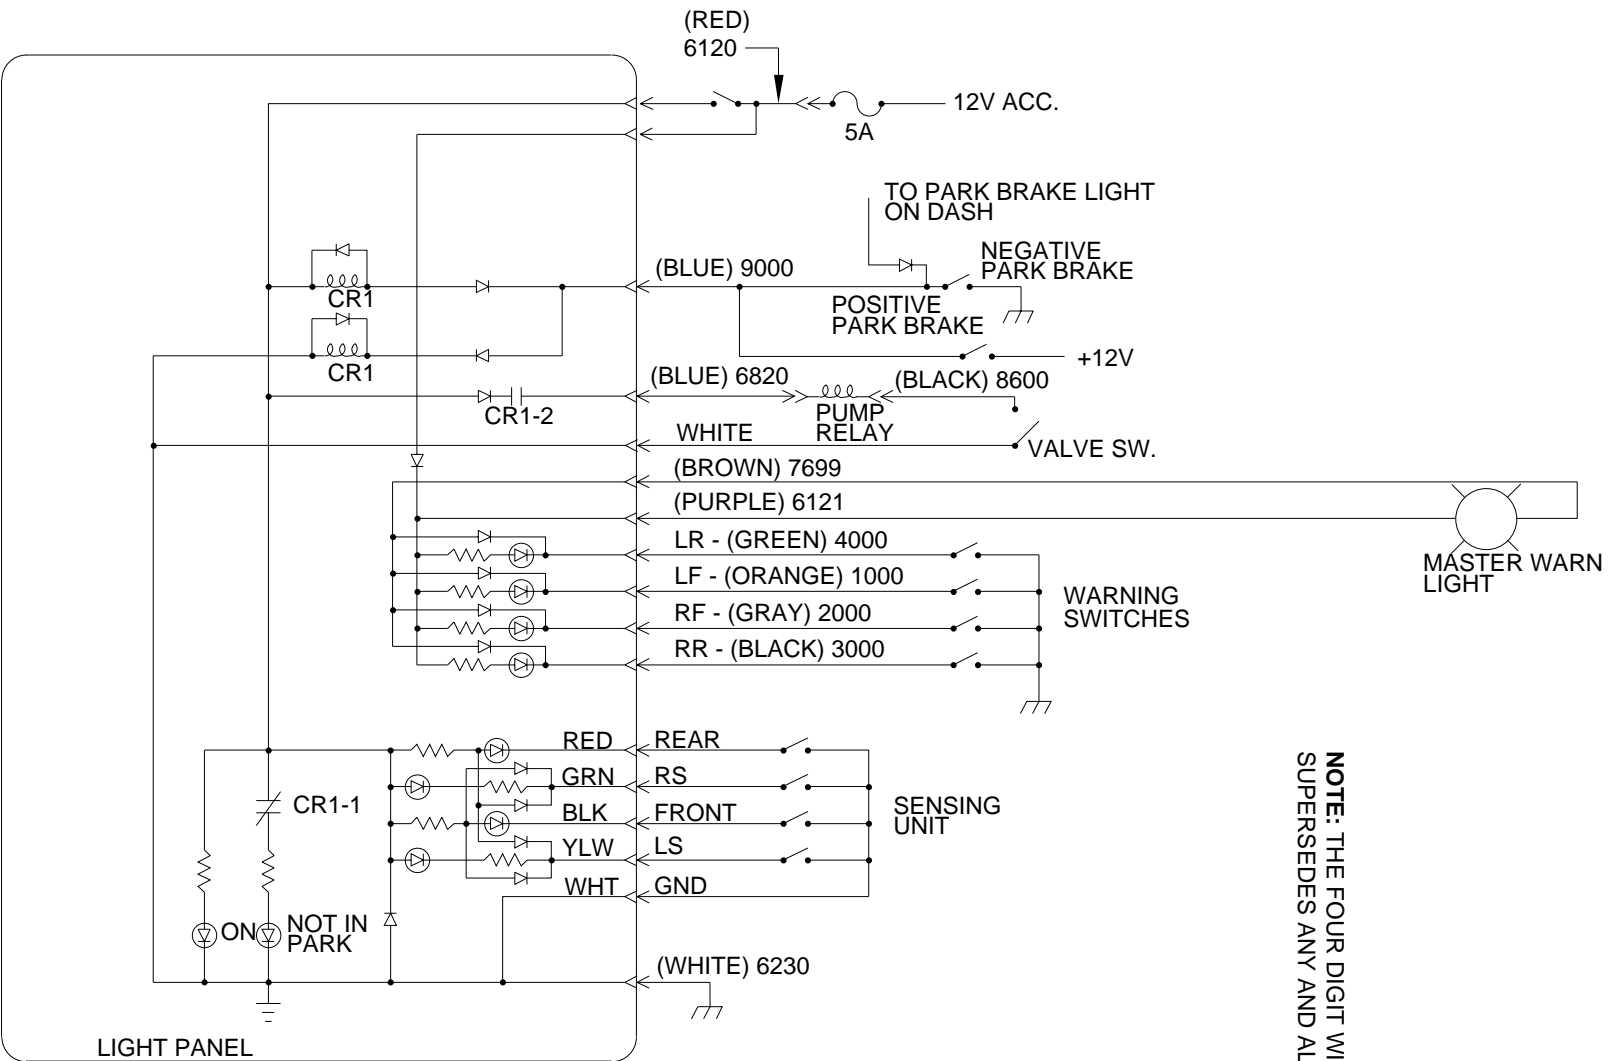

# ELECTRICAL SCHEMATIC LIGHT PANEL

## 210 SERIES LEVELING SYSTEM W/KICK-DOWN JACKS

**NOTE:** THE FOUR DIGIT WIRE NUMBER  
SUPERSEDES ANY AND ALL WIRE COLORS.