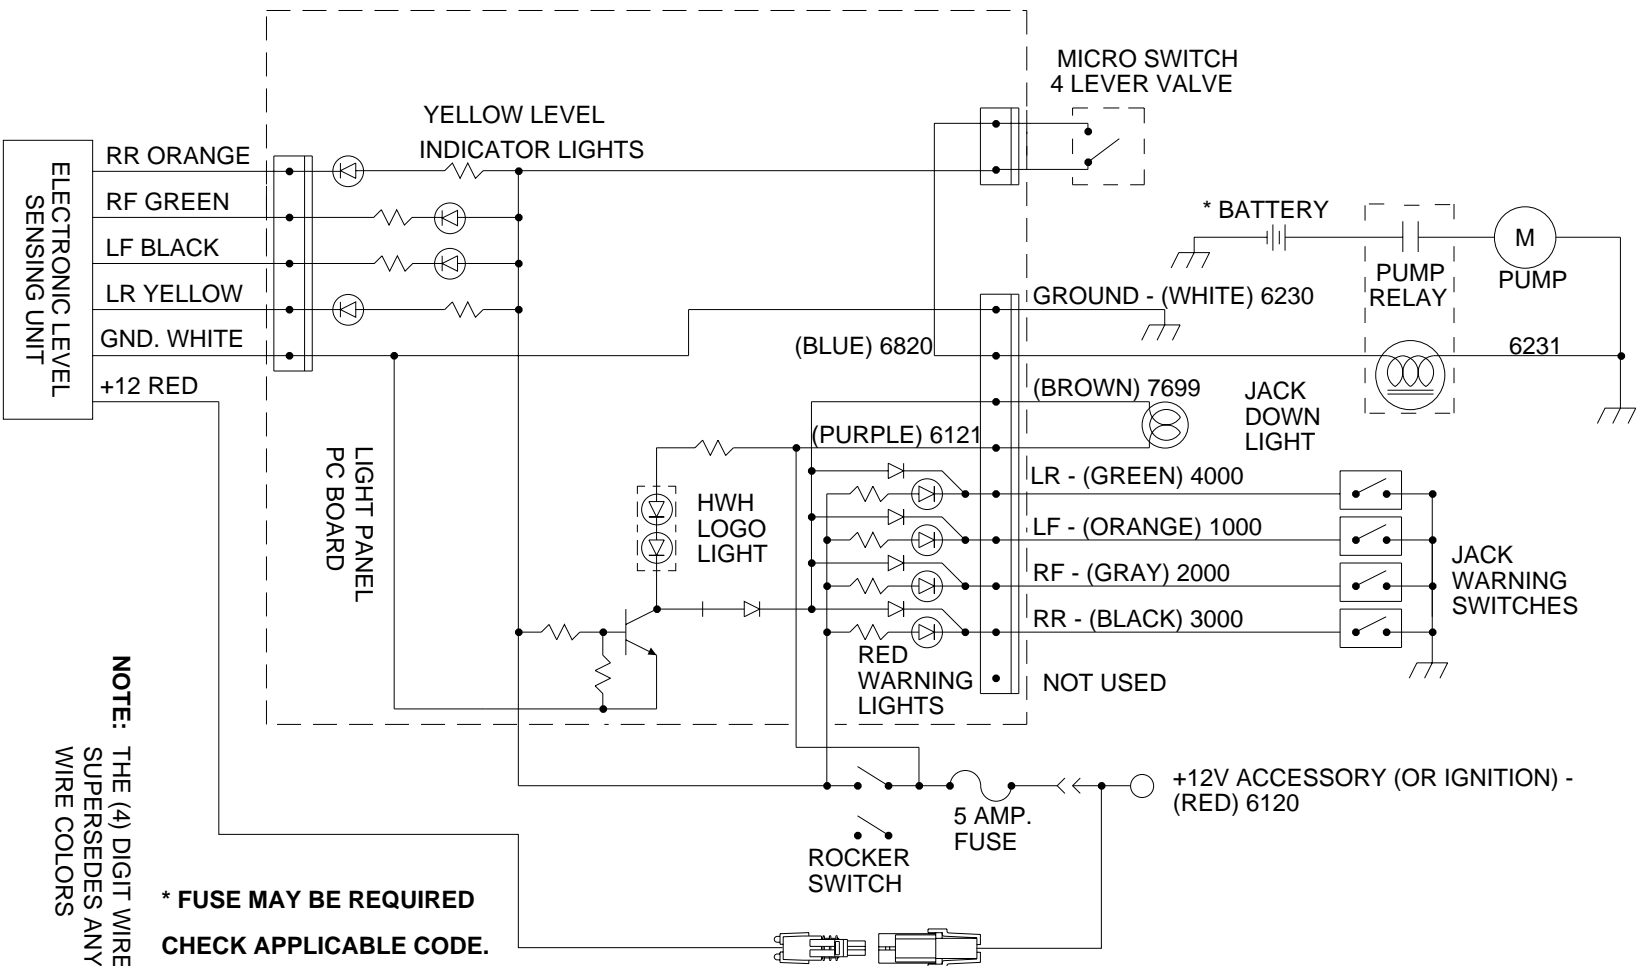

**ELECTRICAL SCHEMATIC  
100/110 SERIES LEVELING SYSTEM  
LIGHT PANEL (INTEGRATED OR REMOTE 4-LEVER) SYSTEM  
KICK-DOWN JACKS WITHOUT AIR DUMP FEATURE**

**\* FUSE MAY BE REQUIRED  
CHECK APPLICABLE CODE.**

**NOTE: THE (4) DIGIT WIRE NUMBER  
SUPERSEDES ANY AND ALL  
WIRE COLORS**