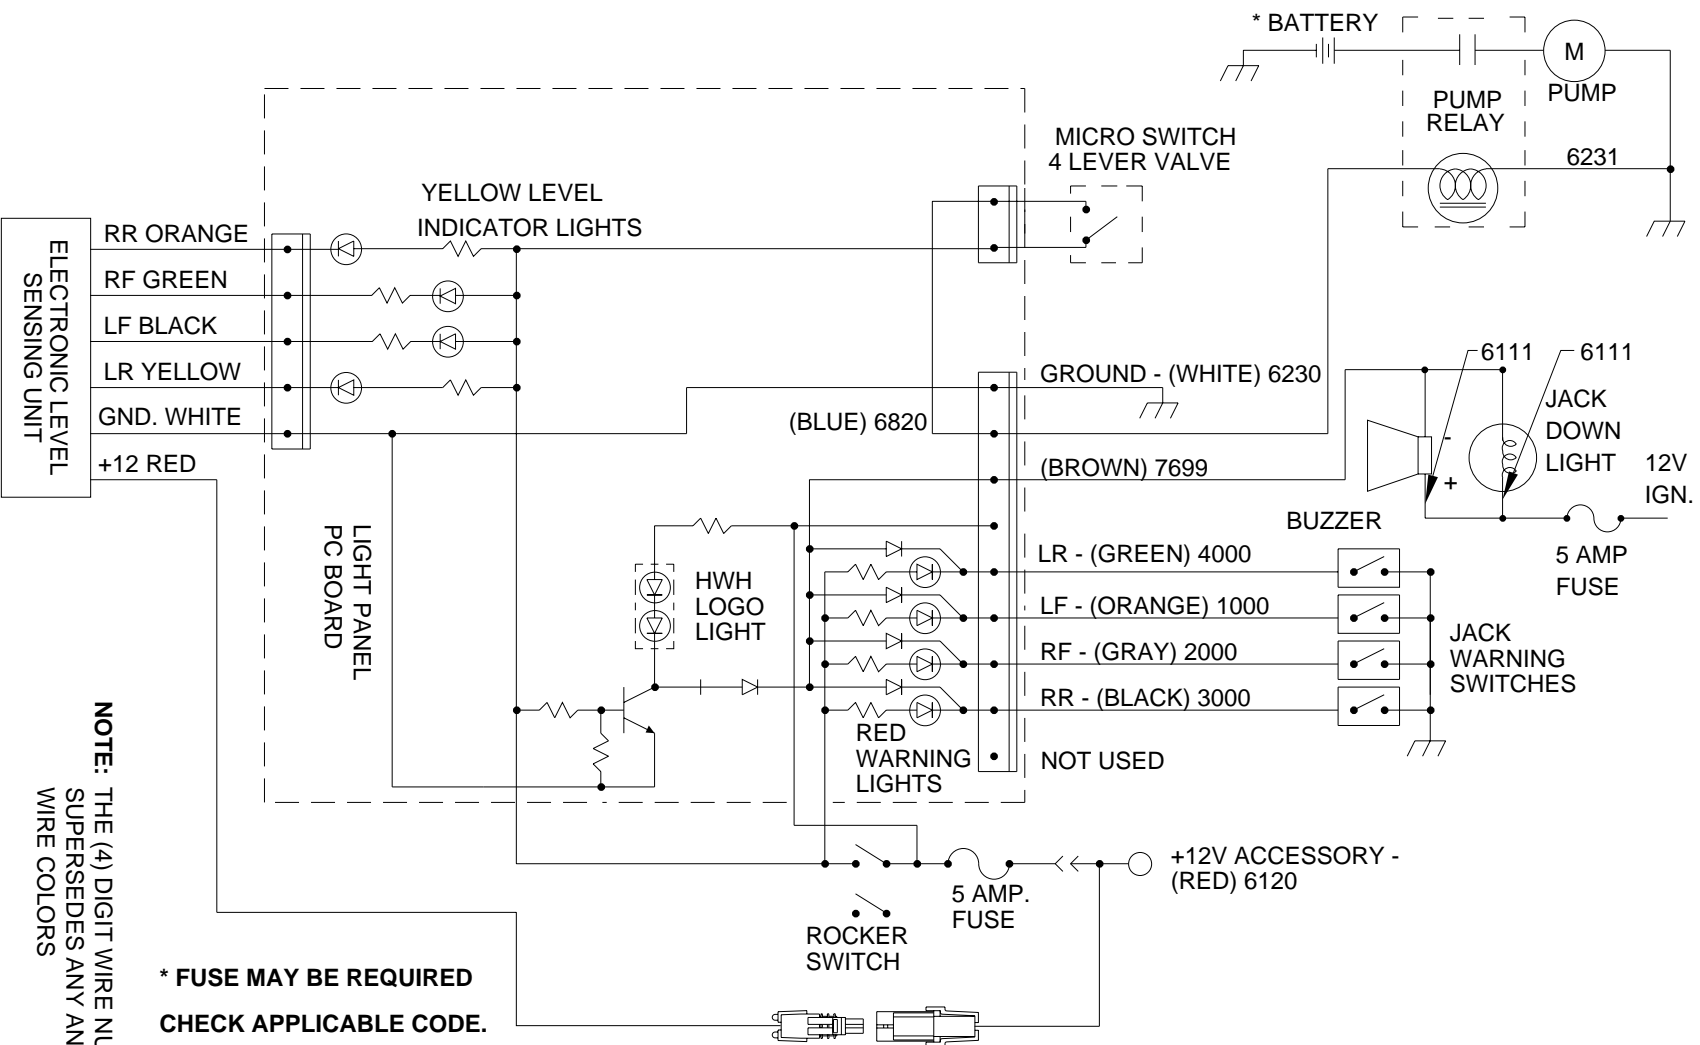

ELECTRICAL SCHEMATIC
100/110 SERIES LEVELING SYSTEM
LIGHT PANEL (INTEGRATED OR REMOTE 4-LEVER) SYSTEM
STRAIGHT-ACTING JACKS WITHOUT AIR DUMP FEATURE

*** FUSE MAY BE REQUIRED
CHECK APPLICABLE CODE.**

**NOTE: THE (4) DIGIT WIRE NUMBER
SUPERSEDES ANY AND ALL
WIRE COLORS**