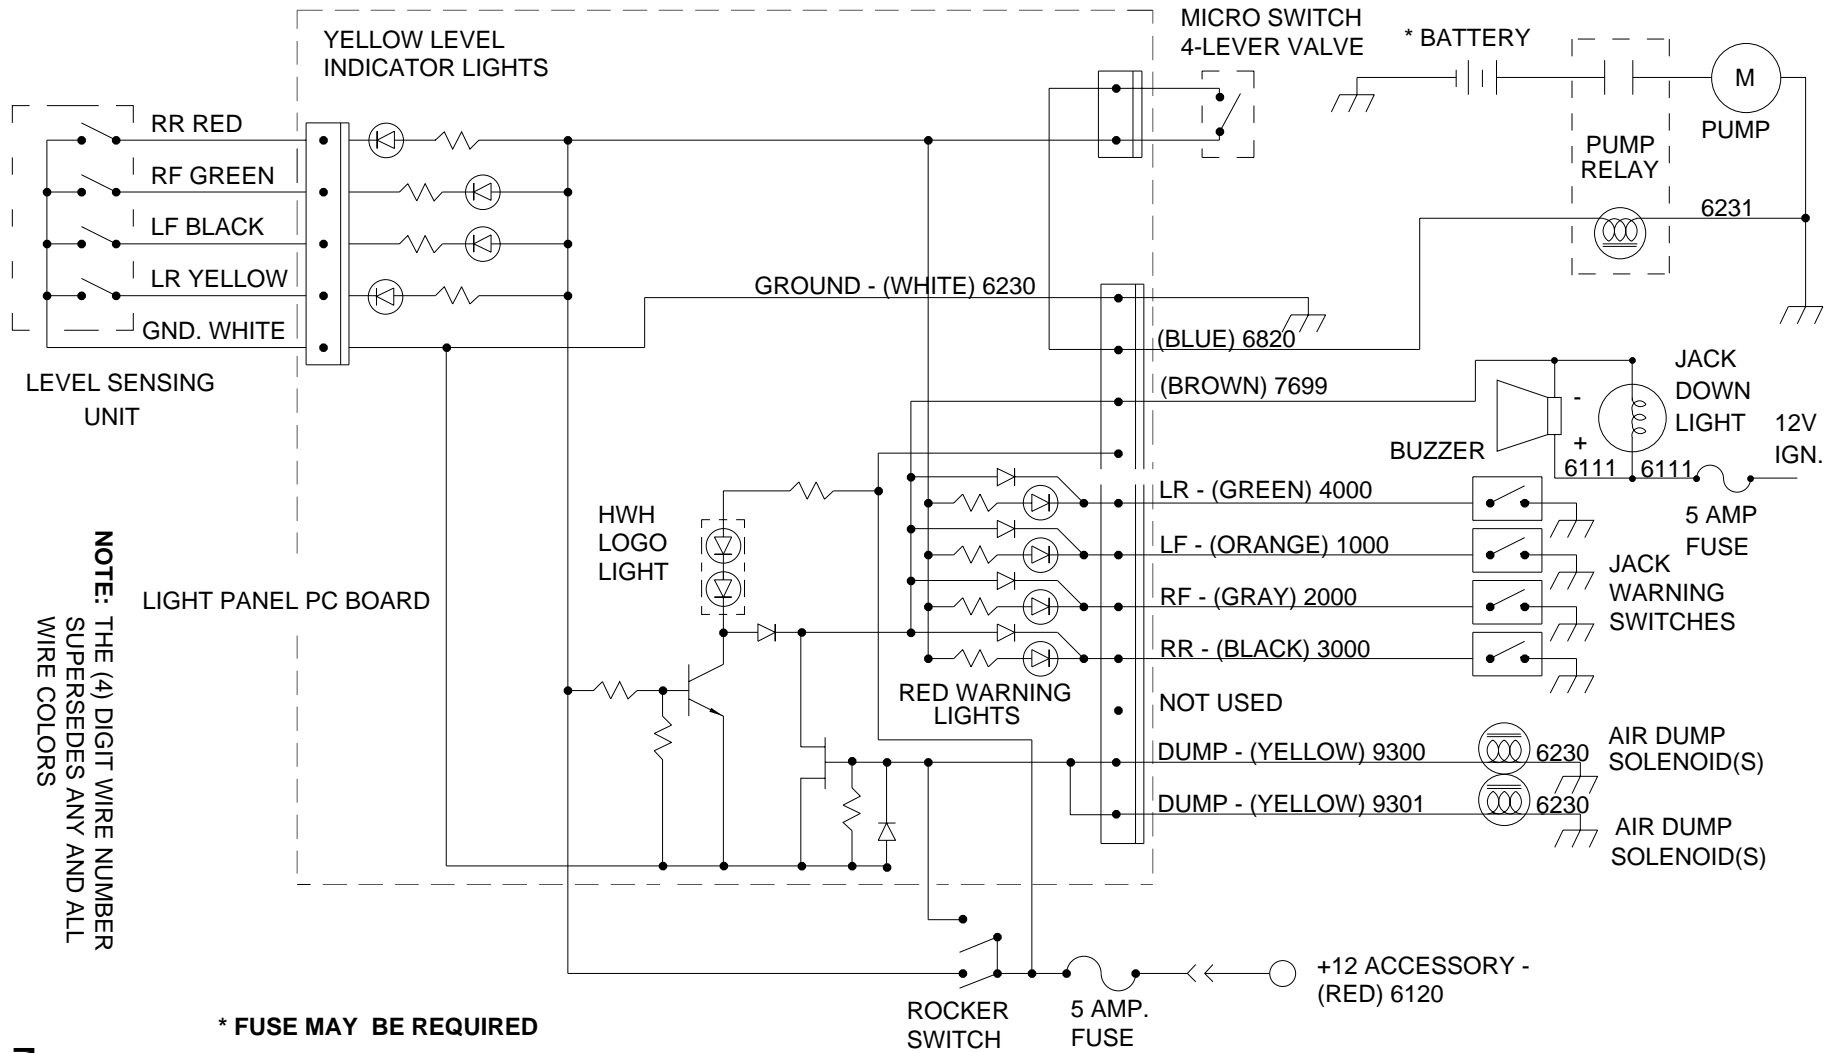

ELECTRICAL SCHEMATIC
100/110 SERIES LEVELING SYSTEM
LIGHT PANEL (INTEGRATED OR REMOTE 4-LEVER SYSTEM)
STRAIGHT-ACTING JACKS WITH AIR DUMP FEATURE

NOTE: THE (4) DIGIT WIRE NUMBER SUPERSEDES ANY AND ALL WIRE COLORS

*** FUSE MAY BE REQUIRED**
CHECK APPLICABLE CODE.