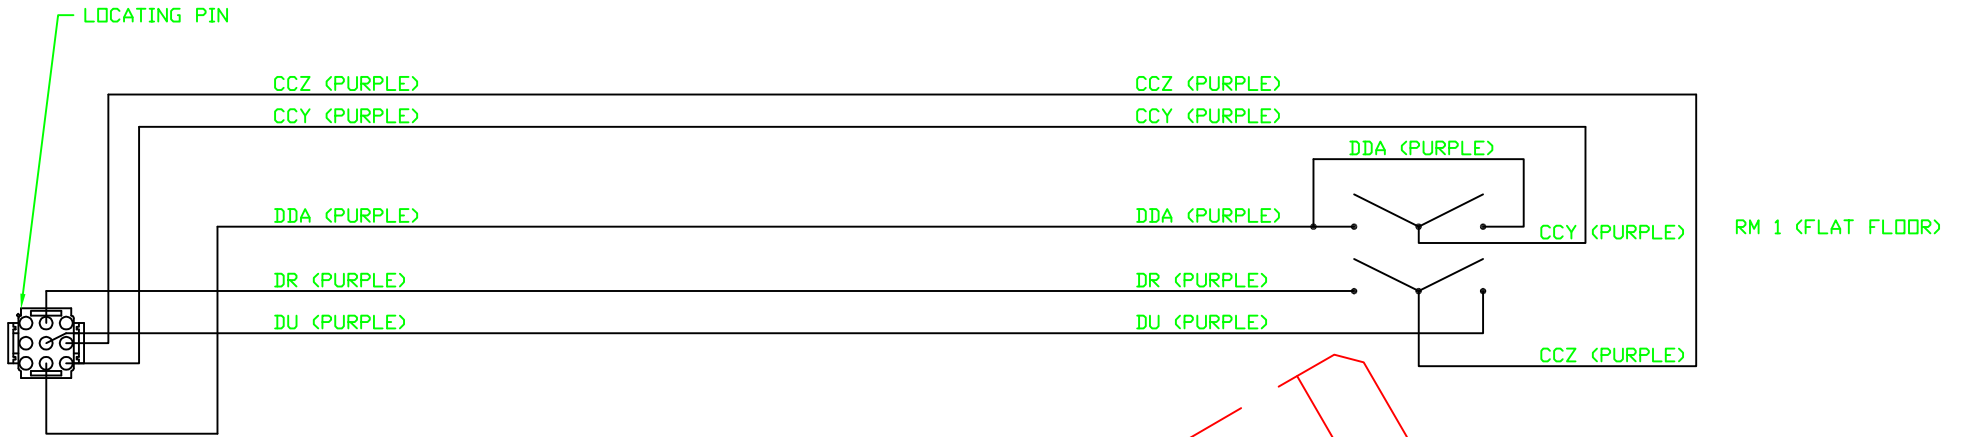

AP20395

AP19551

BATT.

SW. BATT.

GND

ROOM INTERRUPT

ROOM INTERRUPT

RE PUMP RELAY

MP88447 C/D
19APR99

NOT SUPPLIED BY HWH

- PIN 1) NC
- PIN 2) NC
- PIN 3) NC
- PIN 4) DR - ROOM 1 EXTEND
- PIN 5) DU - ROOM 1 RETRACT
- PIN 6) DDA - ROOM 1 PUMP RELAY
- PIN 7) NC
- PIN 8) CCZ - SWITCHED BATTERY POWER
- PIN 9) CCY - BATTERY POWER