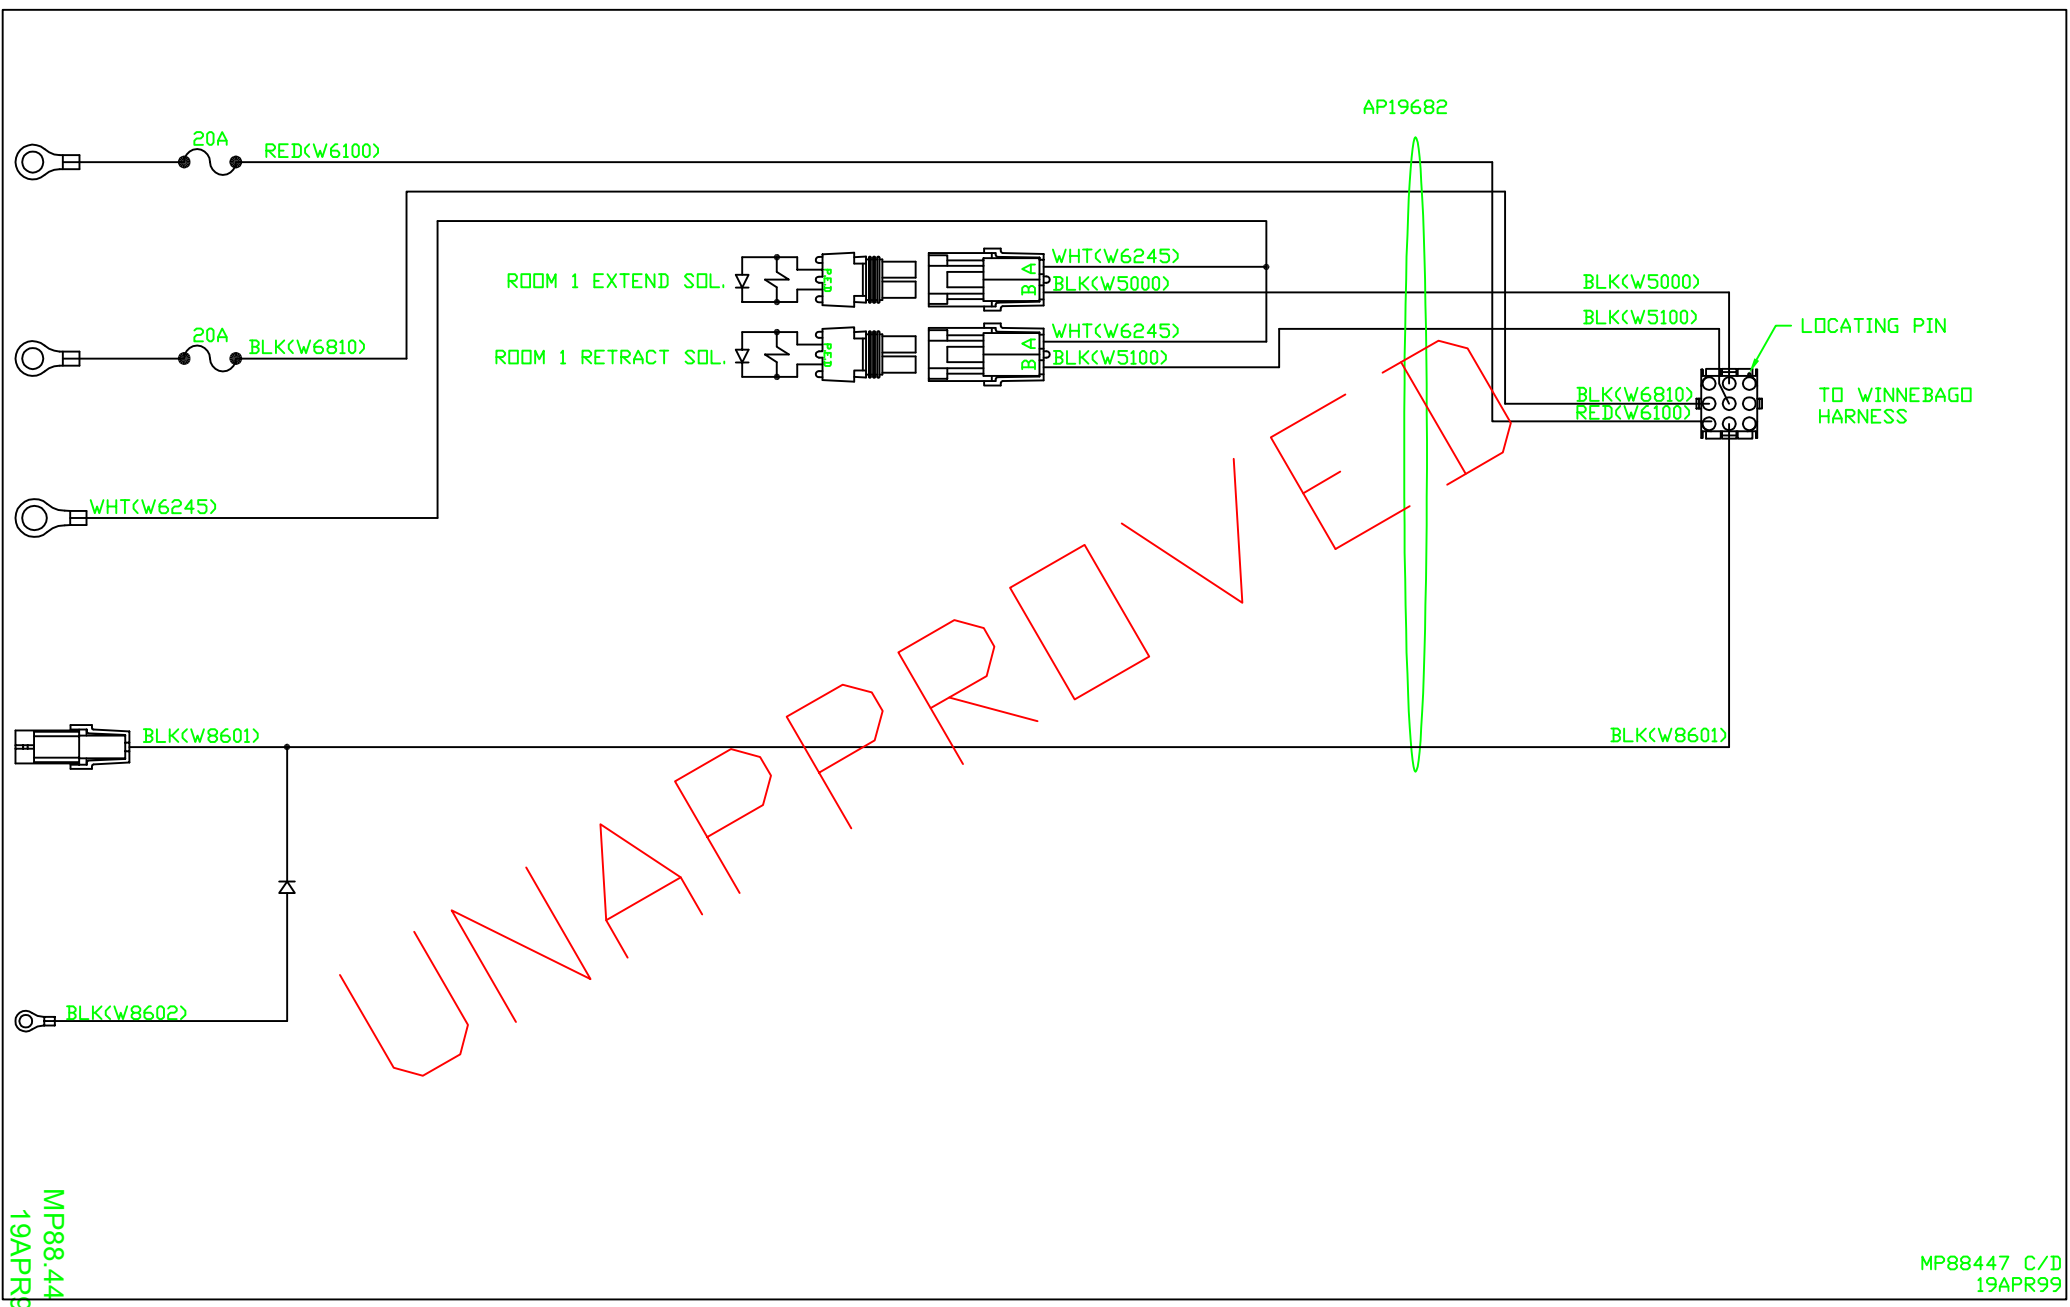

MP88.44
19APR99

MP88447 C/D
19APR99