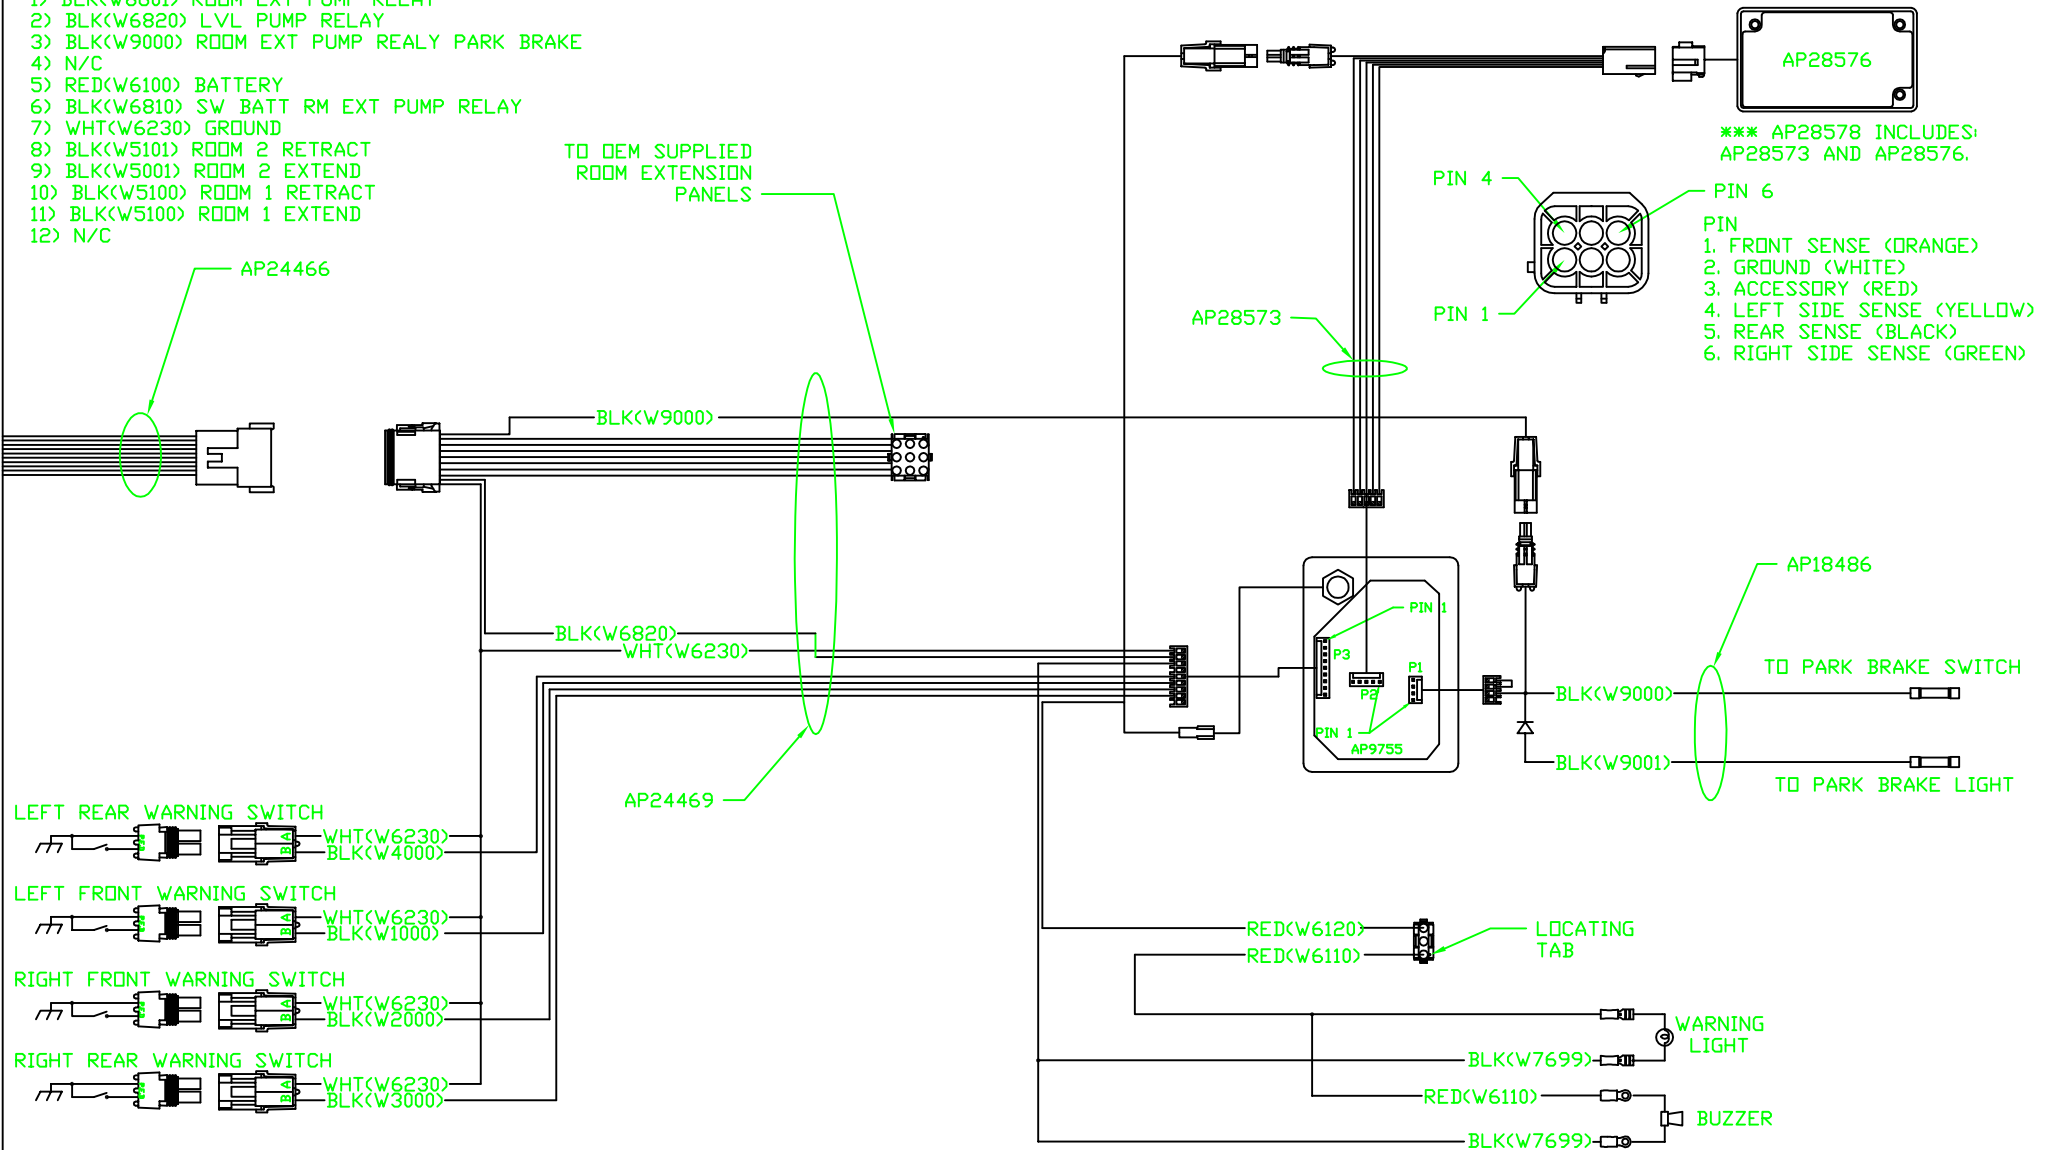

		HWH		I-80 EXIT 267 SOUTH RT 1 MOSCOW, IOWA 52760	
		SCALE 1:3	DATE 29OCT04	DRAWN BY .	
		SYSTEM SCHEMATIC ELEC			
NO.	DATE	REVISION			
THE INFORMATION DISCLOSED ON THIS DRAWING IS CONFIDENTIAL AND MUST NOT BE DISCLOSED OR USED IN ANY MANNER WHICH WILL BE DETRIMENTAL TO THE HWH CORPORATION		DRAWING NUMBER MP88746 A/B			

PIN

- 1) BLK(W8601) ROOM EXT PUMP RELAY
- 2) BLK(W6820) LVL PUMP RELAY
- 3) BLK(W9000) ROOM EXT PUMP REALY PARK BRAKE
- 4) N/C
- 5) RED(W6100) BATTERY
- 6) BLK(W6810) SW BATT RM EXT PUMP RELAY
- 7) WHT(W6230) GROUND
- 8) BLK(W5101) ROOM 2 RETRACT
- 9) BLK(W5001) ROOM 2 EXTEND
- 10) BLK(W5100) ROOM 1 RETRACT
- 11) BLK(W5100) ROOM 1 EXTEND
- 12) N/C

*** AP28578 INCLUDES:
AP28573 AND AP28576.

- PIN
- 1. FRONT SENSE (ORANGE)
 - 2. GROUND (WHITE)
 - 3. ACCESSORY (RED)
 - 4. LEFT SIDE SENSE (YELLOW)
 - 5. REAR SENSE (BLACK)
 - 6. RIGHT SIDE SENSE (GREEN)