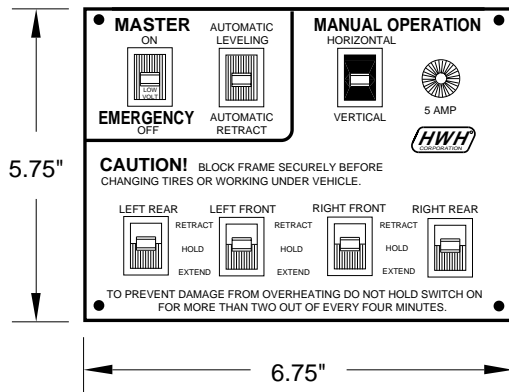

PANEL, CONTROL AND INDICATOR LIGHTS FOR COMPUTER-CONTROLLED, HYDRAULIC LEVELING SYSTEMS (PADDLE SWITCH)

STANDARD FACE PANELS - SERIES 400

FEATURES:

USED WITH KICKDOWN JACKS

All replacement panels will have the AUTO OFF feature.